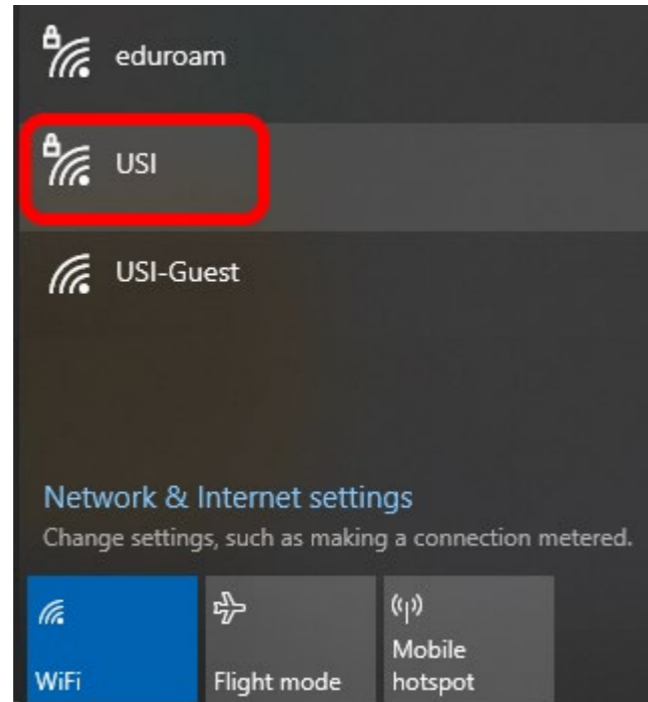

WiFi network on your private laptop

Credentials to access computers, E-Mail accounts, MS Teams, files, printers and
and Eduroam Wi-Fi

Username :

darrigofr@usi.ch

Password :

averycomplicatedpass

Your Microsoft USI
login data